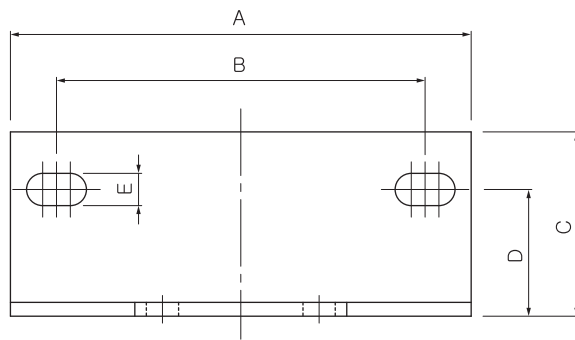

마이크로 필터용 브라켓

B150~B850 시리즈

형식	A	B	C	D	E	F	G	H	I	J	적용품명
B150	70	56	24	19	5.5	26	5.3	11.9	1.6	φ3.8	150 Series (SAFL, SAM, SAMD, SAMH, SAMG)
B250	84	66	30	22	6	28	4	11	2	φ6	250 Series (SAFL, SAM, SAMD, SAMH, SAMG)
B350	100	80	35.5	23	7	34	6	16	3	φ7	350 Series (SAFL, SAM, SAMD, SAMH, SAMG)
B450	110	90	38.2	28.2	9	50	6	18.2	3.2	φ9	450 Series (SAFL, SAM, SAMD, SAMH, SAMG)
B550	130	100	44	34	9	60	7	20.5	4	φ9	550 Series (SAFL, SAM, SAMD, SAMH, SAMG)
B650	200	150	60	46	13	76	10	34	6	φ13	650 Series (SAFL, SAM, SAMD, SAMH, SAMG)
B850	200	150	60	46	13	76	10	34	6	φ13	850 Series (SAFL, SAM, SAMD, SAMH, SAMG)