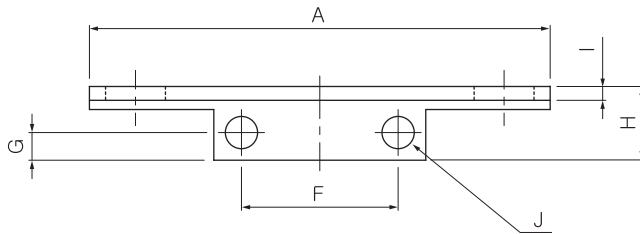

마이크로 필터용 브라켓

B150~B850 시리즈

형식	A	B	C	D	E	F	G	H	I	J	적용품명
B150	70	56	24	19	5.5	26	5.3	11.9	1.6	φ3.8	150 Series (SAFL, SAM, SAMD, SAMH, SAMG)
B250	84	66	30	22	6	28	4	11	2	φ6	250 Series (SAFL, SAM, SAMD, SAMH, SAMG)
B350	100	80	35.5	23	7	34	6	16	3	φ7	350 Series (SAFL, SAM, SAMD, SAMH, SAMG)
B450	110	90	38.2	28.2	9	50	6	18.2	3.2	φ9	450 Series (SAFL, SAM, SAMD, SAMH, SAMG)
B550	130	100	44	34	9	60	7	20.5	4	φ9	550 Series (SAFL, SAM, SAMD, SAMH, SAMG)
B650	200	150	60	46	13	76	10	34	6	φ13	650 Series (SAFL, SAM, SAMD, SAMH, SAMG)
B850	200	150	60	46	13	76	10	34	6	φ13	850 Series (SAFL, SAM, SAMD, SAMH, SAMG)